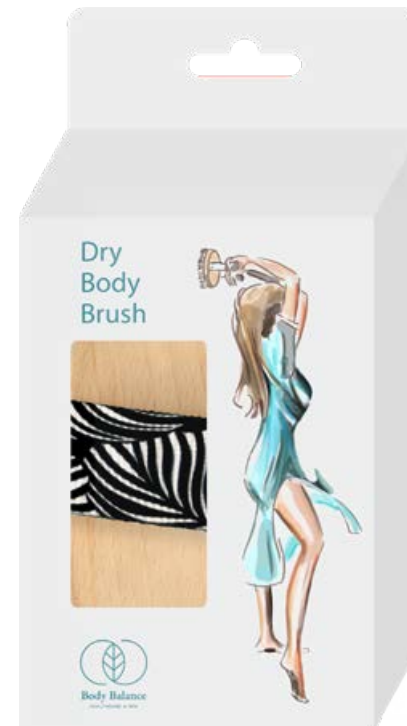

Packaging

We offer support in creating your own type of packaging and graphic design.

© Illustration made by

/ allforlou.official

/ crayonandfashion