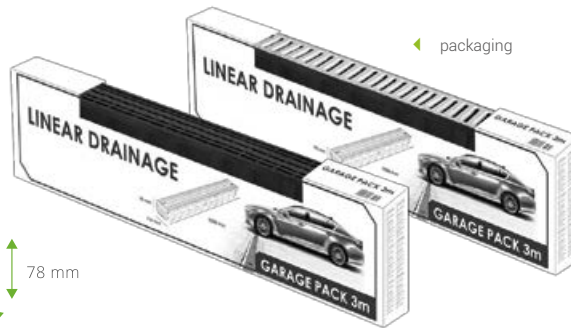

STORM DRAINAGE CHANNEL

It is perfectly suited to your household, as well as in the city. Channel design is strong and robust. It can be used on driveways, in front of the garage, in the garden, on the patio, as well as on the bicycle roads or on a busy street in the city center. Channel bore improves speed of water flow and promotes self-cleansing. This environmentally friendly product is manufactured from recycled polypropylene and is 100% recyclable. It is high quality channel, fully certified to EN 1433. Load Class A 15. Channels clip together easily. Lightweight design is simple and fast to install. Grid is available in metal and plastic.