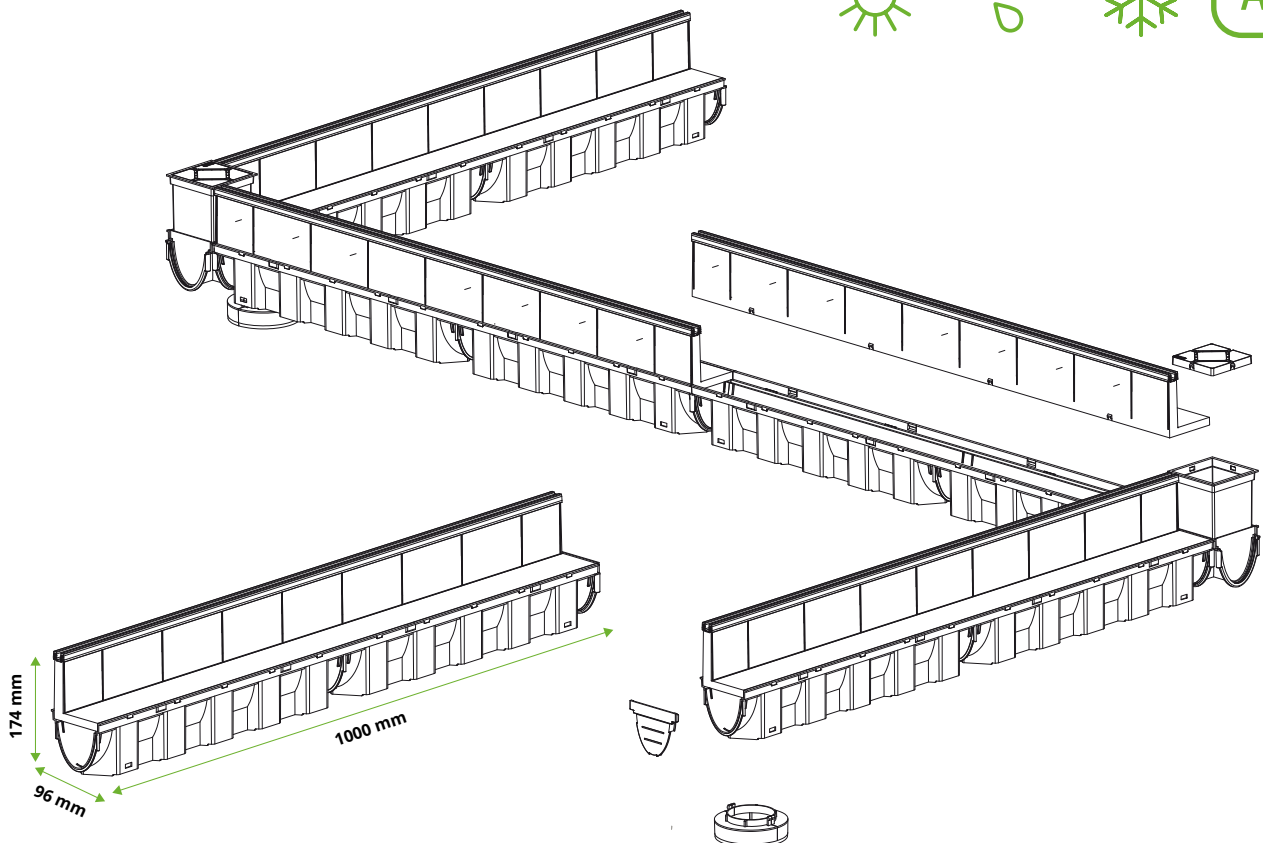

SLIM DRAINAGE CHANNEL

SLIM Drainage Channel provides reliable drainage system for both residential and commercial areas. It is available in the A15 load class and can be easily installed in driveways, sidewalks, parking lots, courtyards, and other outdoor spaces, ensuring efficient water flow and preventing waterlogging issues. Crafted from high-quality materials, the SLIM DRAINAGE CHANNEL ensures durability, longevity and endures challenging weather conditions and UV radiation. Not only does the SLIM Drainage Channel effectively drain rainwater, but it also enhances the overall aesthetics of the surroundings. Its discreet and slim profile seamlessly blends with the surrounding environment, providing a visually appealing solution.