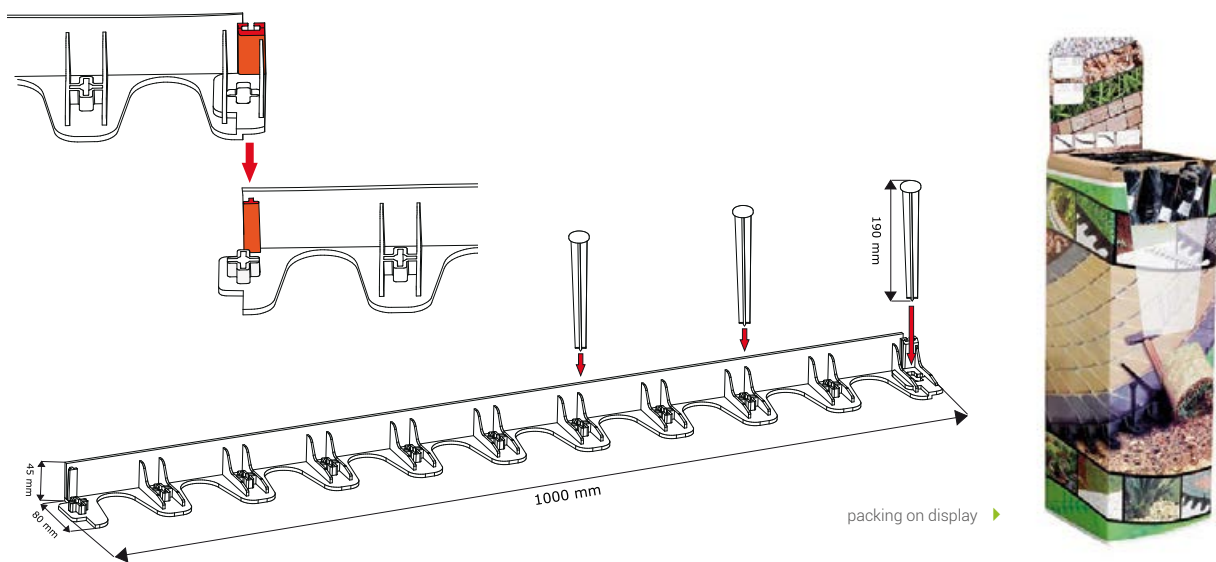

set - 11 pcs. ~ 1 m² ▶

INDEX	DIMENSIONS	PCS. / PALLET	PALLET	BUNDLE
29033	300 x 300 x 10 mm	108	1220 x 930 x 1310 mm	320 x 320 x 140 mm

**NEW
PRODUCT**

LAWN GRID BORDERS

- ▶ Height 45 mm, length ~1030 mm, usable length 1000 mm
- ▶ Dimensions with clasps 1023 mm, w/o clasps 1015 mm
- ▶ Special design making it possible to install using regular nails and anchors
- ▶ Can be fully adjusted to bordered surface – can be easily cut
- ▶ On pallet 1000 x 1200 mm: 1120 singular pcs.
- ▶ On pallet euro: 768 singular pcs.

LAWN BORDER

This product is made of plastic Polypropylene. GARDECO offers edging sizes 1000 x 60 x 45 mm and 1000 x 60 x 70. It has holes that allow you to attach it to the ground using plastic anchors included in the set. The anchors are 190 mm long. GARDECO edges perfectly separate the lawn from pavement made of paving stones, lawn grids, avenues lined with stone or surfaces around plants protected with geo-textile fabric and bark chips. They make the garden spaces look neat and elegant.