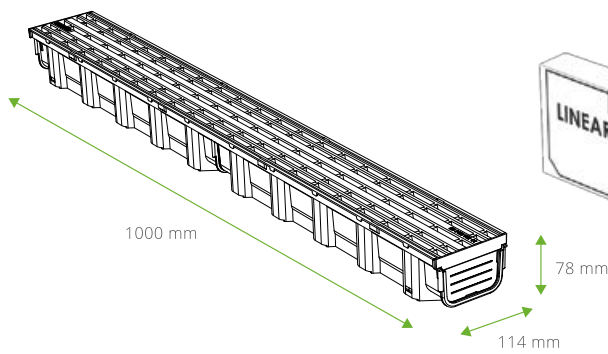

STORM DRAINAGE CHANNEL

It is perfectly suited to your household, as well as in the city. Channel design is strong and robust. It can be used on driveways, in front of the garage, in the garden, on the patio, as well as on the bicycle roads or on a busy street in the city center. Channel bore improves speed of water flow and promotes self-cleansing. This environmentally friendly product is manufactured from recycled polypropylene and is 100% recyclable. It is high quality channel, fully certified to EN 1433. Load Class A 15. Channels clip together easily. Lightweight design is simple and fast to install. Grid is available in metal and plastic.