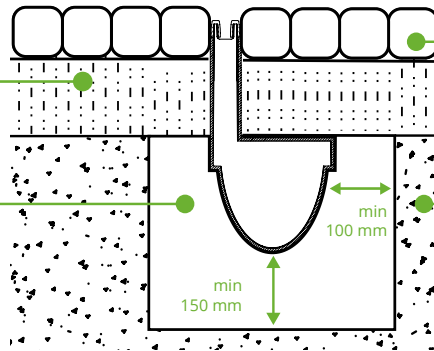

BASE COURSE

BASE COURSE

CONCRETE

HARDENED SUBSTRATE