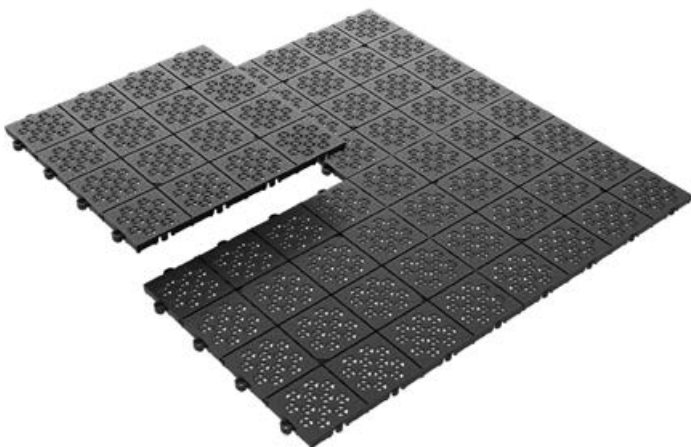

set - 11 pcs. ~ 1 m² ▶

INDEX	DIMENSIONS	PCS. / PALLET	PALLET	BUNDLE
29033	300 x 300 x 10 mm	108	1220 x 930 x 1310 mm	320 x 320 x 140 mm