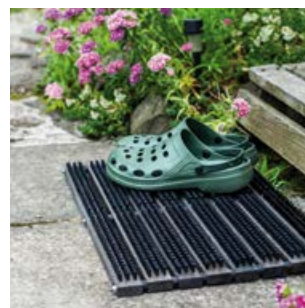

GARDICO®

GARDEN & LANDSCAPING