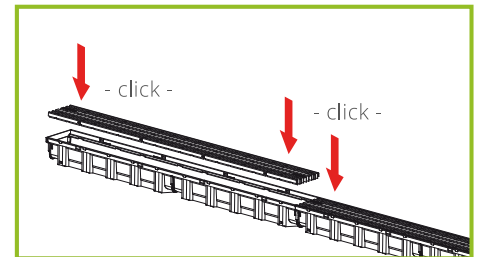

patios and conservatories

walkways

garden and water features

pedestrian areas

garage thresholds

along the retaining walls

INDEX	DIMENSIONS	PCS. / PALLET	PALLET	GRID
26612	1000 x 115 x 240 mm	35	1200 x 800 x 1300 mm	PLASTIC
27336	1000 x 115 x 240 mm	35	1200 x 800 x 1300 mm	METAL