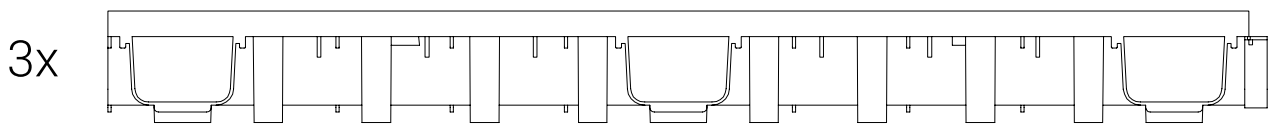

Well-engineered, high strength residential drainage system, GARDECO pack is designed to contain everything needed to install a typical domestic drainage system.

- 3 x 1m polipropylene channel unit
- 1 x end cap (Ø 50 mm)
- 1 x outlet connector (Ø 110 mm or Ø 100 mm)
- 6 x mounting kit