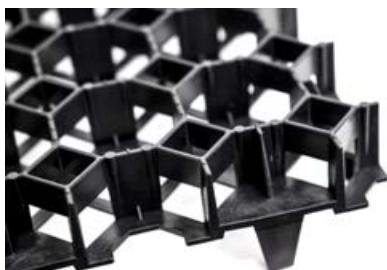

INDEX	DIMENSIONS	PCS. / PALLET	PALLET	COLOUR
28166	500 x 500 x 40 mm	252	1200 x 1000 x 2200 mm	GREEN
28142	500 x 500 x 40 mm	252	1200 x 1000 x 2200 mm	BLACK