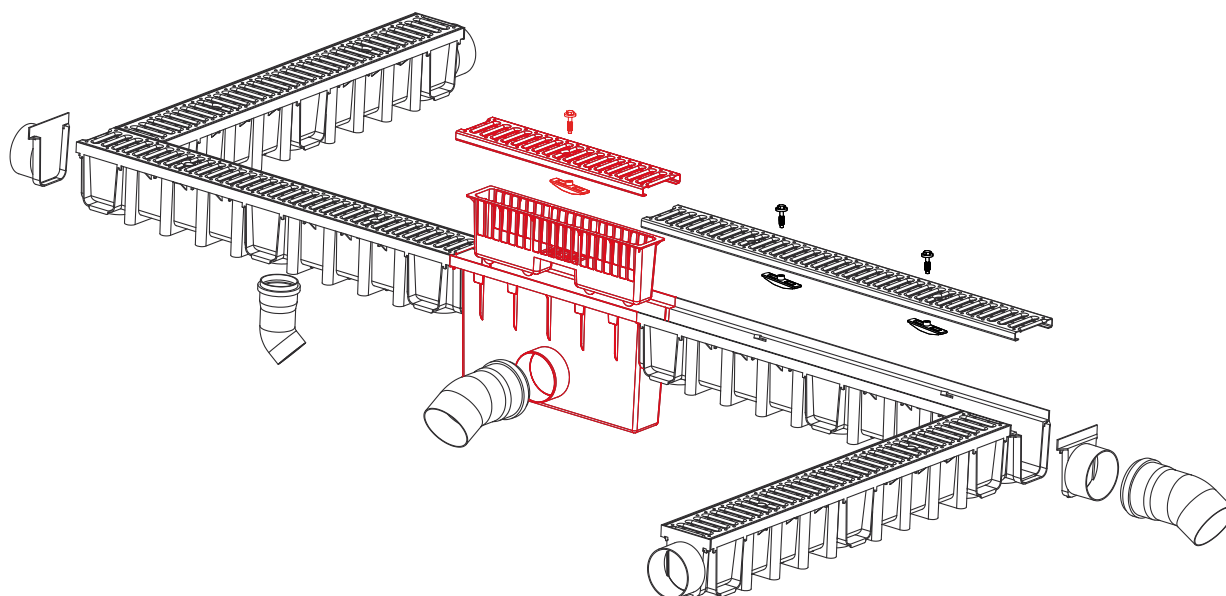

INDEX	DIMENSIONS	DIAMETER	MATERIAL	COLOUR	PALLET	PCS./PALLET
1774	131 x 500 x 280 mm	ø 110	PP / Galvanised Steel	Black / Silver	1200 x 800 x 1850 mm	72

index: 1819-2

END CAP Ø 50 mm

index: 1744-1