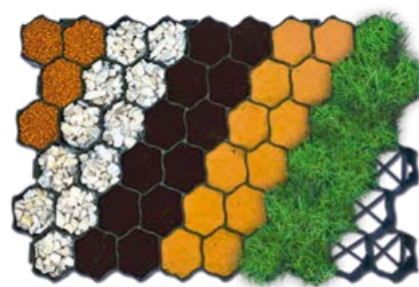

LAWN GRID PLATE

GARDECO lawn grid plate is designed to reinforce the surface in an environmentally friendly manner and does not interfere with the nature and physical features of the terrain. The lawn grid plate is made of durable raw material, resistant to load. Self-locking hooks attached to the sides make the assembly of grates easy and fast. The GARDECO lawn grid plate is an excellent alternative to concrete and asphalt coatings, as being better suited to extensive green areas, driveways, access roads, parking areas, slopes or pavements and is almost invisible after sowing the grass. It is designed to improve natural water drainage and contains UV stabilizer which prevents its degradation by sunlight.

The grid can be supplemented with various materials depending on the application:

- for garden: grass, sand and gravel
- for parking: debris, small stones

WE HAVE TWO HEIGHTS OF LAWN GRID PLATES AVAILABLE:

- 30 mm - perfect for garden paths, patios, driveways or carports
- 38 mm - recommended for heavy traffic surfaces, excellent alternative to „heavy“ (physically and optically) concrete pavement slabs, or concrete

There are 4.2 lawn grid plate per 1 m². GARDECO lawn grid plates meet the requirements in accordance with PN-EN 124 and PN - EN1433. Products are in load class A15 and B125.