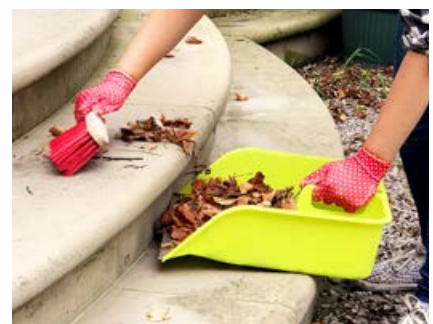

1200 x 800 x 1350
mm

index: 24014D

shaft: TM1200.22

TYPICAL USE:

COLLECTING MOWED GRASS

MULCHING

COLLECTING LEAVES

SWEEPING AND CLEARING AWAY